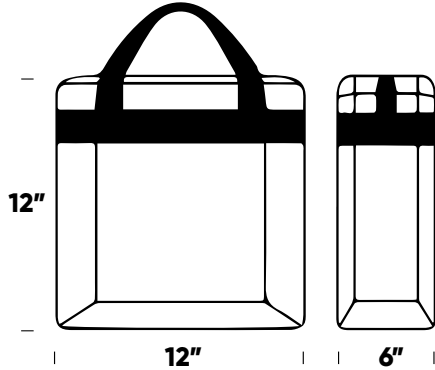

PERMITTED BAGS

CLEAR BAGS

(No Larger than 12"x6"x12")

SMALL CLUTCH BAGS

(No larger than 4.5"x6.5")

PLASTIC STORAGE BAG

(1 Gallon Resealable clear)

**ITEMS RELATED TO A
MEDICAL CONDITION OR A
DIAPER BAG** (Inspection Required)

NOT PERMITTED

BACKPACKS

PURSES

FANNY PACKS

CAMERA BAGS

DRAWSTRING BAG
(CLEAR PERMITTED)

**OVERSIZED
TOTE BAG**

**TINTED COLORED OR
PATTERNED PLASTIC BAG**