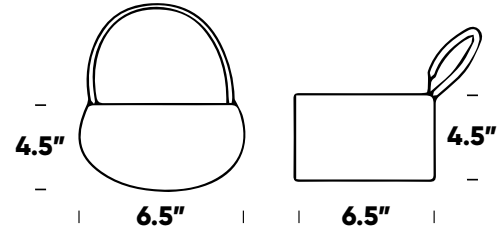

PERMITTED BAGS

CLEAR BAGS

(No Larger than 12"x6"x12")

SMALL CLUTCH BAGS

(No larger than 4.5"x6.5")

PLASTIC STORAGE BAG

(1 Gallon Resealable clear)

**ITEMS RELATED TO A
MEDICAL CONDITION OR A
DIAPER BAG** (Inspection Required)